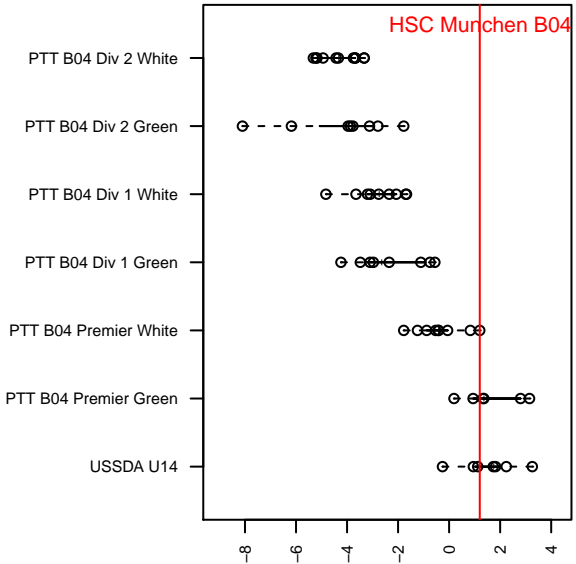

# HSC Munchen B04

Hillsboro SC  
 Hillboro, OR  
 B04 total strength=1409  
 attack=8.09 defense=8.42  
 fall league = PTT B04 Premier White  
 spr league = Spr OYS B04 Premier White

alt names used:  
 HILLSBORO 04B MÜNCHEN  
 HSC 04B Munchen  
 HSC 04B Munchen

Venues played:  
 2017 PCU Summer Classic Black  
 2017 PTT B04 Premier White  
 2017 Spr OYS B04 Premier White

**HSC Munchen B04**  
 Dots are actual minus expected GF (blue circles) and GA (red triangles).  
 Blue line is smoothed change in attack strength. Red is smoothed change in defense strength.

**attack and defense variance (black dot)  
relative to other teams  
and top 10 in region**

**attack and defense rating  
relative to others at age  
and all opponents in last 13 months**

**Performance relative to 13 month average**