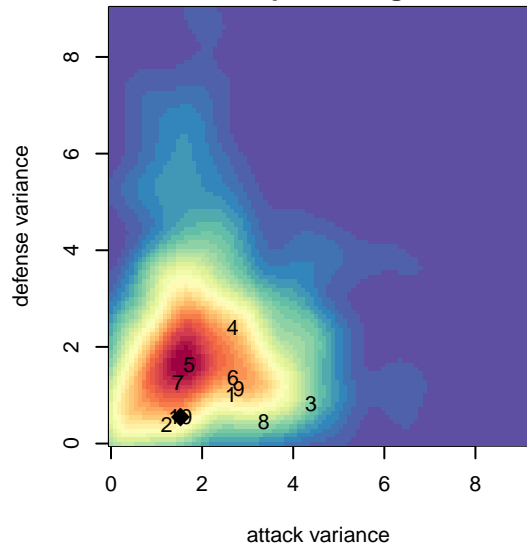

# HSC Munchen B04

Hillsboro SC  
 Hillboro, OR  
 B04 total strength=1409  
 attack=8.09 defense=8.42  
 fall league = PTT B04 Premier White  
 spr league = Spr OYS B04 Premier White

alt names used:  
 HILLSBORO 04B MÜNCHEN  
 HSC 04B Munchen  
 HSC 04B Munchen

Venues played:  
 2017 PCU Summer Classic Black  
 2017 PTT B04 Premier White  
 2017 Spr OYS B04 Premier White

**HSC Munchen B04**  
 Dots are actual minus expected GF (blue circles) and GA (red triangles).  
 Blue line is smoothed change in attack strength. Red is smoothed change in defense strength.

**attack and defense variance (black dot)  
relative to other teams  
and top 10 in region**

**attack and defense rating  
relative to others at age  
and all opponents in last 13 months**

**Performance relative to 13 month average**